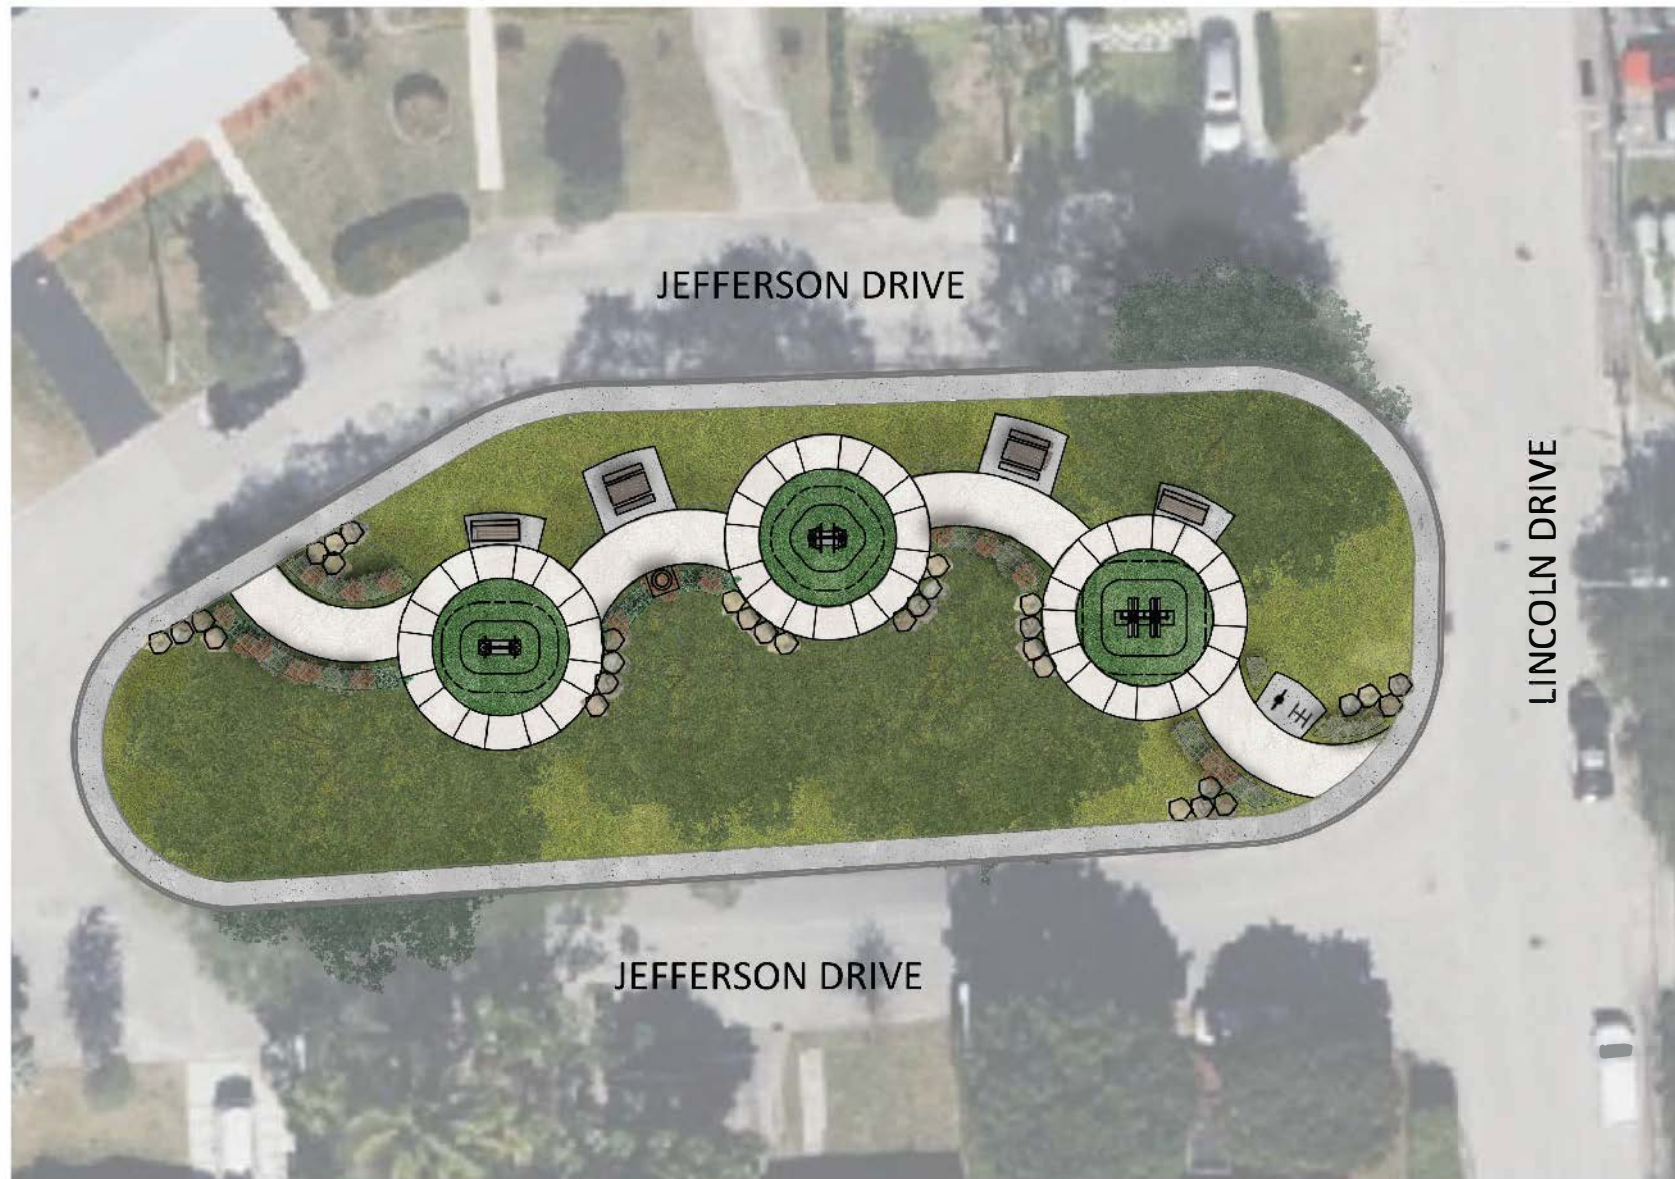

## LEGEND:

- 1) FLEXIPAVE WALKWAY
- 2) BENCHES
- 3) SHRUB/GROUNDCOVER
- 4) EXISTING TREE
- 5) PICNIC TABLE
- 6) FLEXISAFE PAD
- 7) GREENFIELD TWO-PERSON AIR-WALKER
- 8) GREENFIELD TWO-PERSON CHEST-PRESS
- 9) GREENFIELD FOUR-PERSON PENDULUM, ABS, & DIP STATION
- 10) SITTING BOULDERS
- 11) BIKE RACK AND BIKE FIXING STATION
- 12) TRASH RECEPTACLE

# Moore Park

Jefferson Drive & Lincoln Drive, Coral Gables, FL

2) Dumor Bench

7) Picnic Table

11) Bike Rack and Bike Fixing Station

12) Trash Receptacle

Site Plan & Fitness Trail Amenities

# Moore Park

Jefferson Drive & Lincoln Drive, Coral Gables, FL

6) Flexisafe Pad

1) Flexipave Walkway

7) 2-Person Air Walker Station (Green Field)

8) 2-Person Chest Press (Green Field)

9) 4-Person Pendulum Abs & Dip Station (Green Field)