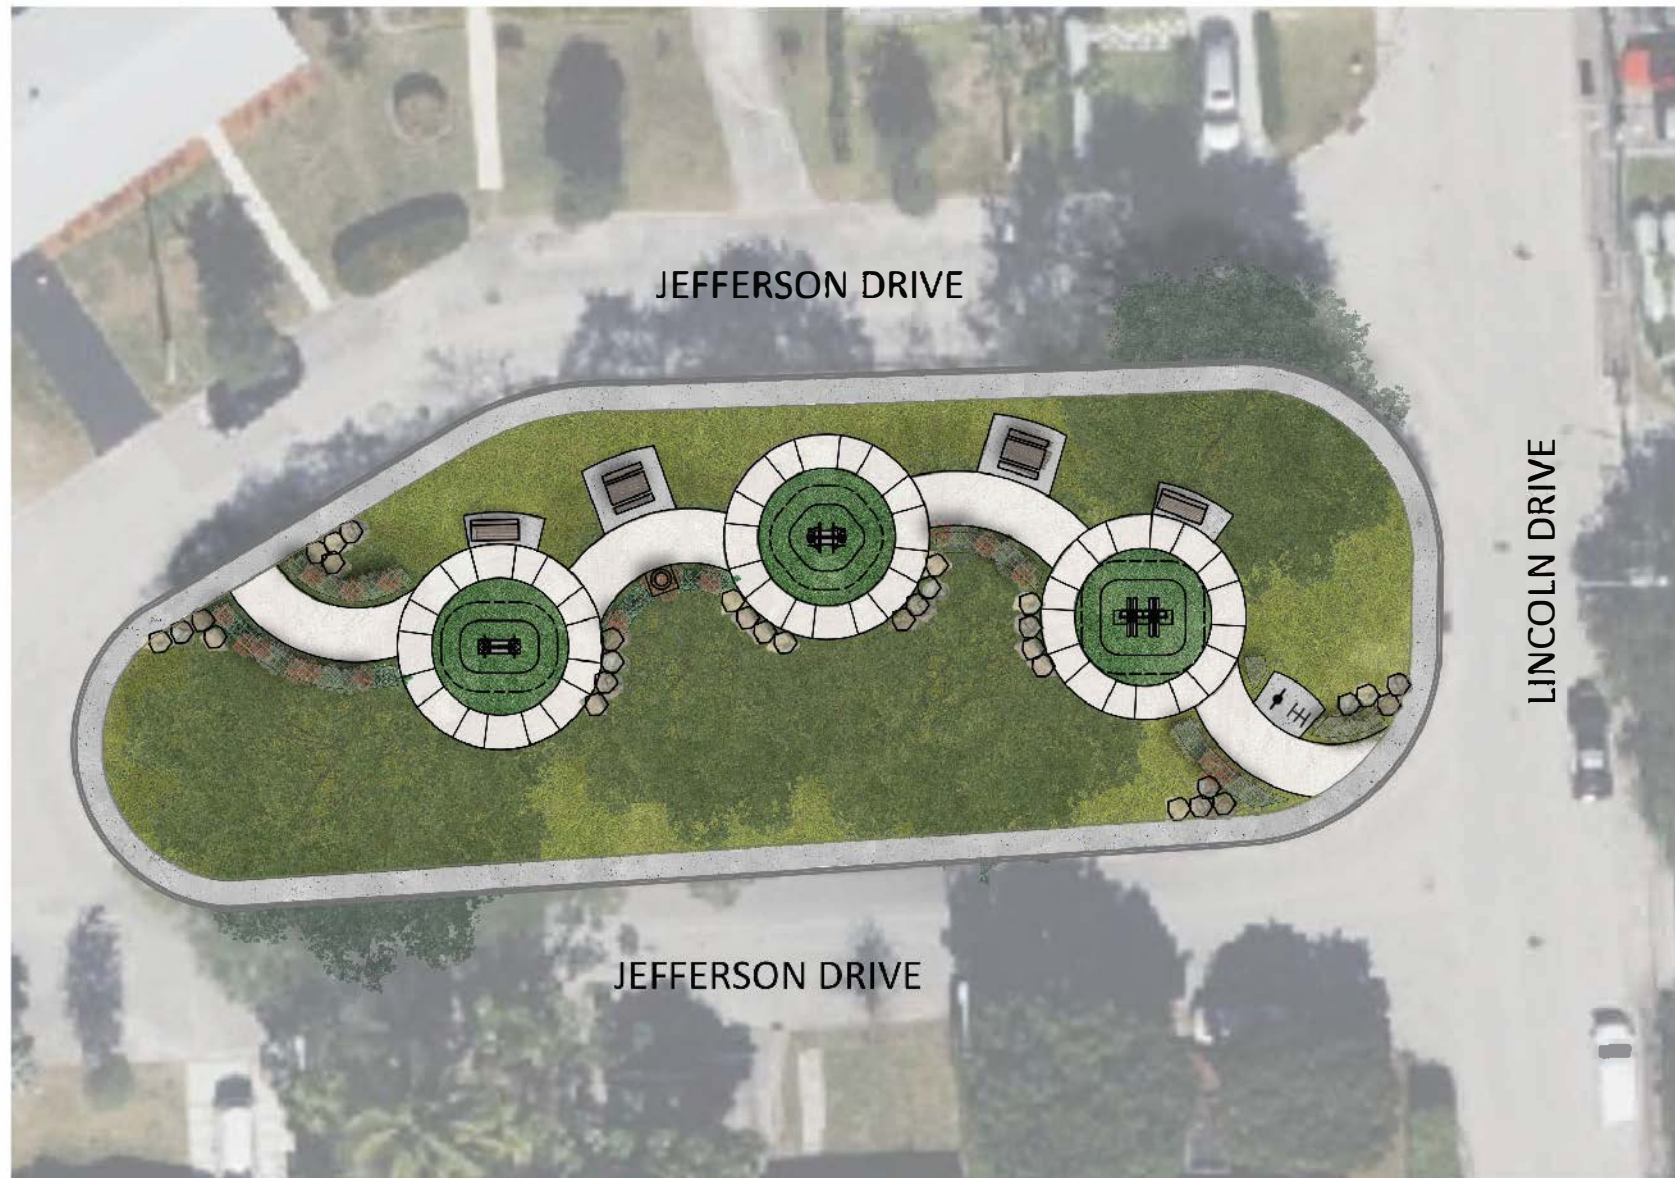

## LEGEND:

- 1) FLEXIPAVE WALKWAY
- 2) BENCHES
- 3) SHRUB/GROUNDCOVER
- 4) EXISTING TREE
- 5) PICNIC TABLE
- 6) FLEXISAFE PAD
- 7) GREENFIELD TWO-PERSON AIR-WALKER
- 8) GREENFIELD TWO-PERSON CHEST-PRESS
- 9) GREENFIELD FOUR-PERSON PENDULUM, ABS, & DIP STATION
- 10) SITTING BOULDERS
- 11) BIKE RACK AND BIKE FIXING STATION
- 12) TRASH RECEPTACLE

N

Site Plan

# Moore Park

Jefferson Drive & Lincoln Drive, Coral Gables, FL

2) Dumor Bench

7) Picnic Table

11) Bike Rack and Bike Fixing Station

12) Trash Receptacle

Site Plan & Fitness Trail Amenities

# Moore Park

Jefferson Drive & Lincoln Drive, Coral Gables, FL

6) Flexisafe Pad

1) Flexipave Walkway

7) 2-Person Air Walker Station (Green Field)

8) 2-Person Chest Press (Green Field)

9) 4-Person Pendulum Abs & Dip Station (Green Field)