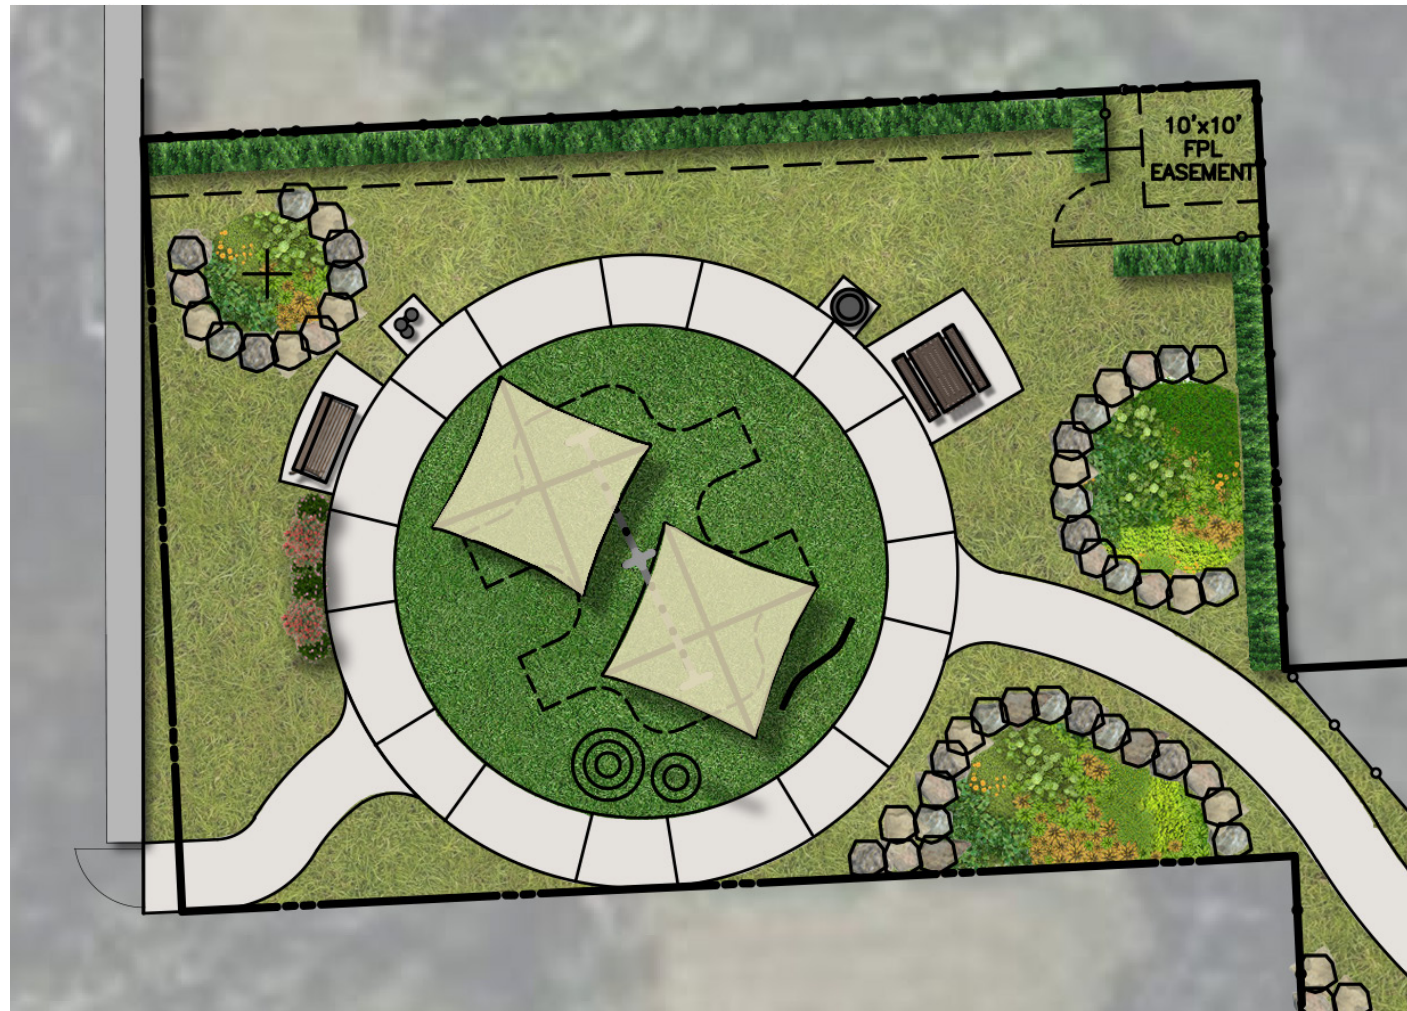

Cooper Park

Grant Road & Washington Drive, Coral Gables, FL

LEGEND:

- 1) Flexipave Walkway
- 2) Benches
- 3) 2-Bay Swing
- 4) Landscape Structures Volo
- 5) Shrub/Groundcover
- 6) Existing Tree
- 7) Picnic Table
- 8) Shade System
- 9) Artificial Turf
- 10) Monument Sign
- 11) Extended Wall
- 12) Balance Beam
- 13) Play Mounds
- 14) Trash Receptacle
- 15) Sitting Boulders
- 16) Entrance Gate
- 17) Water Fountain
- 18) Circular Bench
- 19) Bike Rack And Repair Station

Site Plan

Cooper Park

Grant Drive & Washington Drive, Coral Gables, FL

Enlargement - Site Plan 5-12 year old Playground

4) Landscape Structures Volo

1) Flexipave Walkway

2) Dumor Bench

15) Trash Receptacle

20) Bike Rack and Bike Fixing Station

Cooper Park

Grant Drive & Washington Drive, Coral Gables, FL

Enlargement - Site Plan 2-5 year old Playground

Mommy and Me Swing

13) Playing Mounds

12) Balance Beam

2) Dumor Bench

7) Picnic Table

3) 2-Bay Swing

8) Shade System