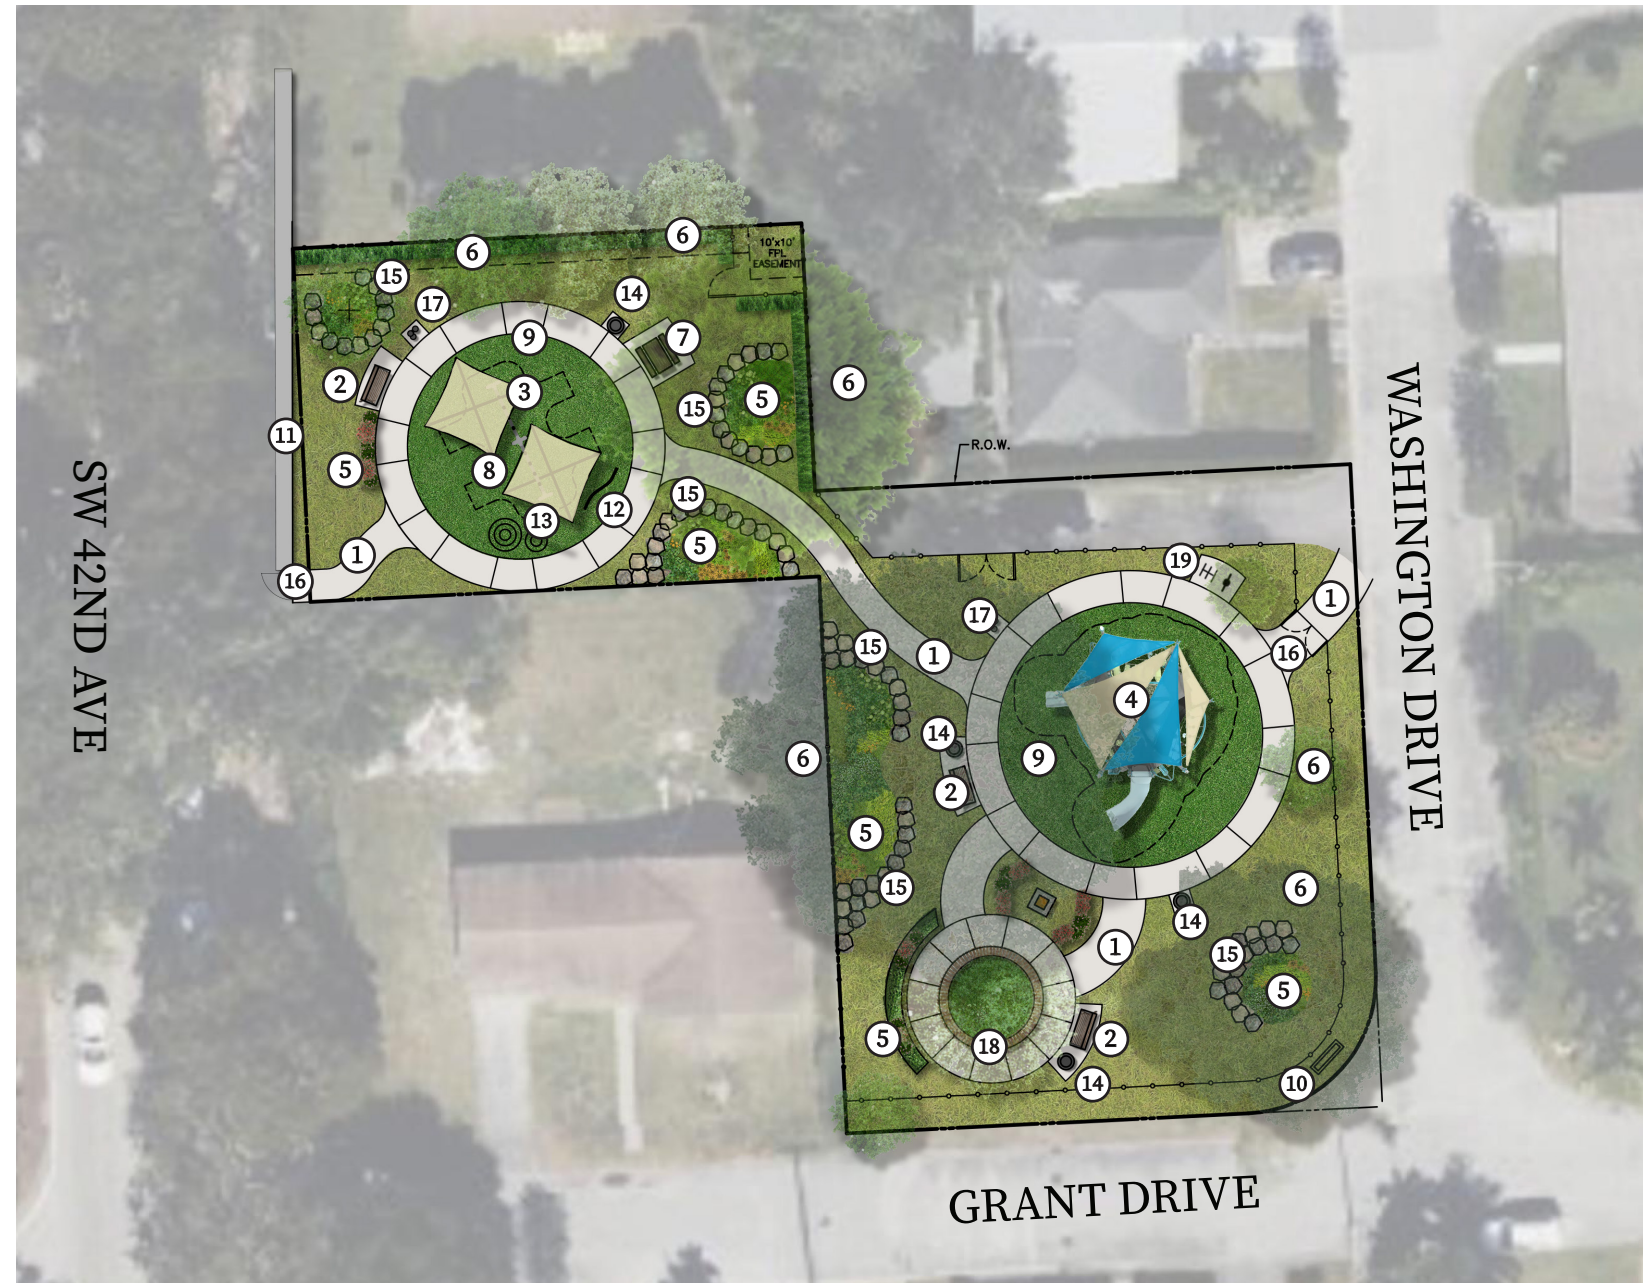

Cooper Park

Grant Road & Washington Drive, Coral Gables, FL

LEGEND:

- 1) Flexipave Walkway
- 2) Benches
- 3) 2-Bay Swing
- 4) Landscape Structures Volo
- 5) Shrub/Groundcover
- 6) Existing Tree
- 7) Picnic Table
- 8) Shade System
- 9) Artificial Turf
- 10) Monument Sign
- 11) Extended Wall
- 12) Balance Beam
- 13) Play Mounds
- 14) Trash Receptacle
- 15) Sitting Boulders
- 16) Entrance Gate
- 17) Water Fountain
- 18) Circular Bench
- 19) Bike Rack And Repair Station

Site Plan

Cooper Park

Grant Drive & Washington Drive, Coral Gables, FL

Enlargement - Site Plan 5-12 year old Playground

4) Landscape Structures Volo

1) Flexipave Walkway

2) Dumor Bench

15) Trash Receptacle

20) Bike Rack and Bike Fixing Station

Cooper Park

Grant Drive & Washington Drive, Coral Gables, FL

Enlargement - Site Plan 2-5 year old Playground

Mommy and Me Swing

13) Playing Mounds

12) Balance Beam

2) Dumor Bench

7) Picnic Table

3) 2-Bay Swing

8) Shade System