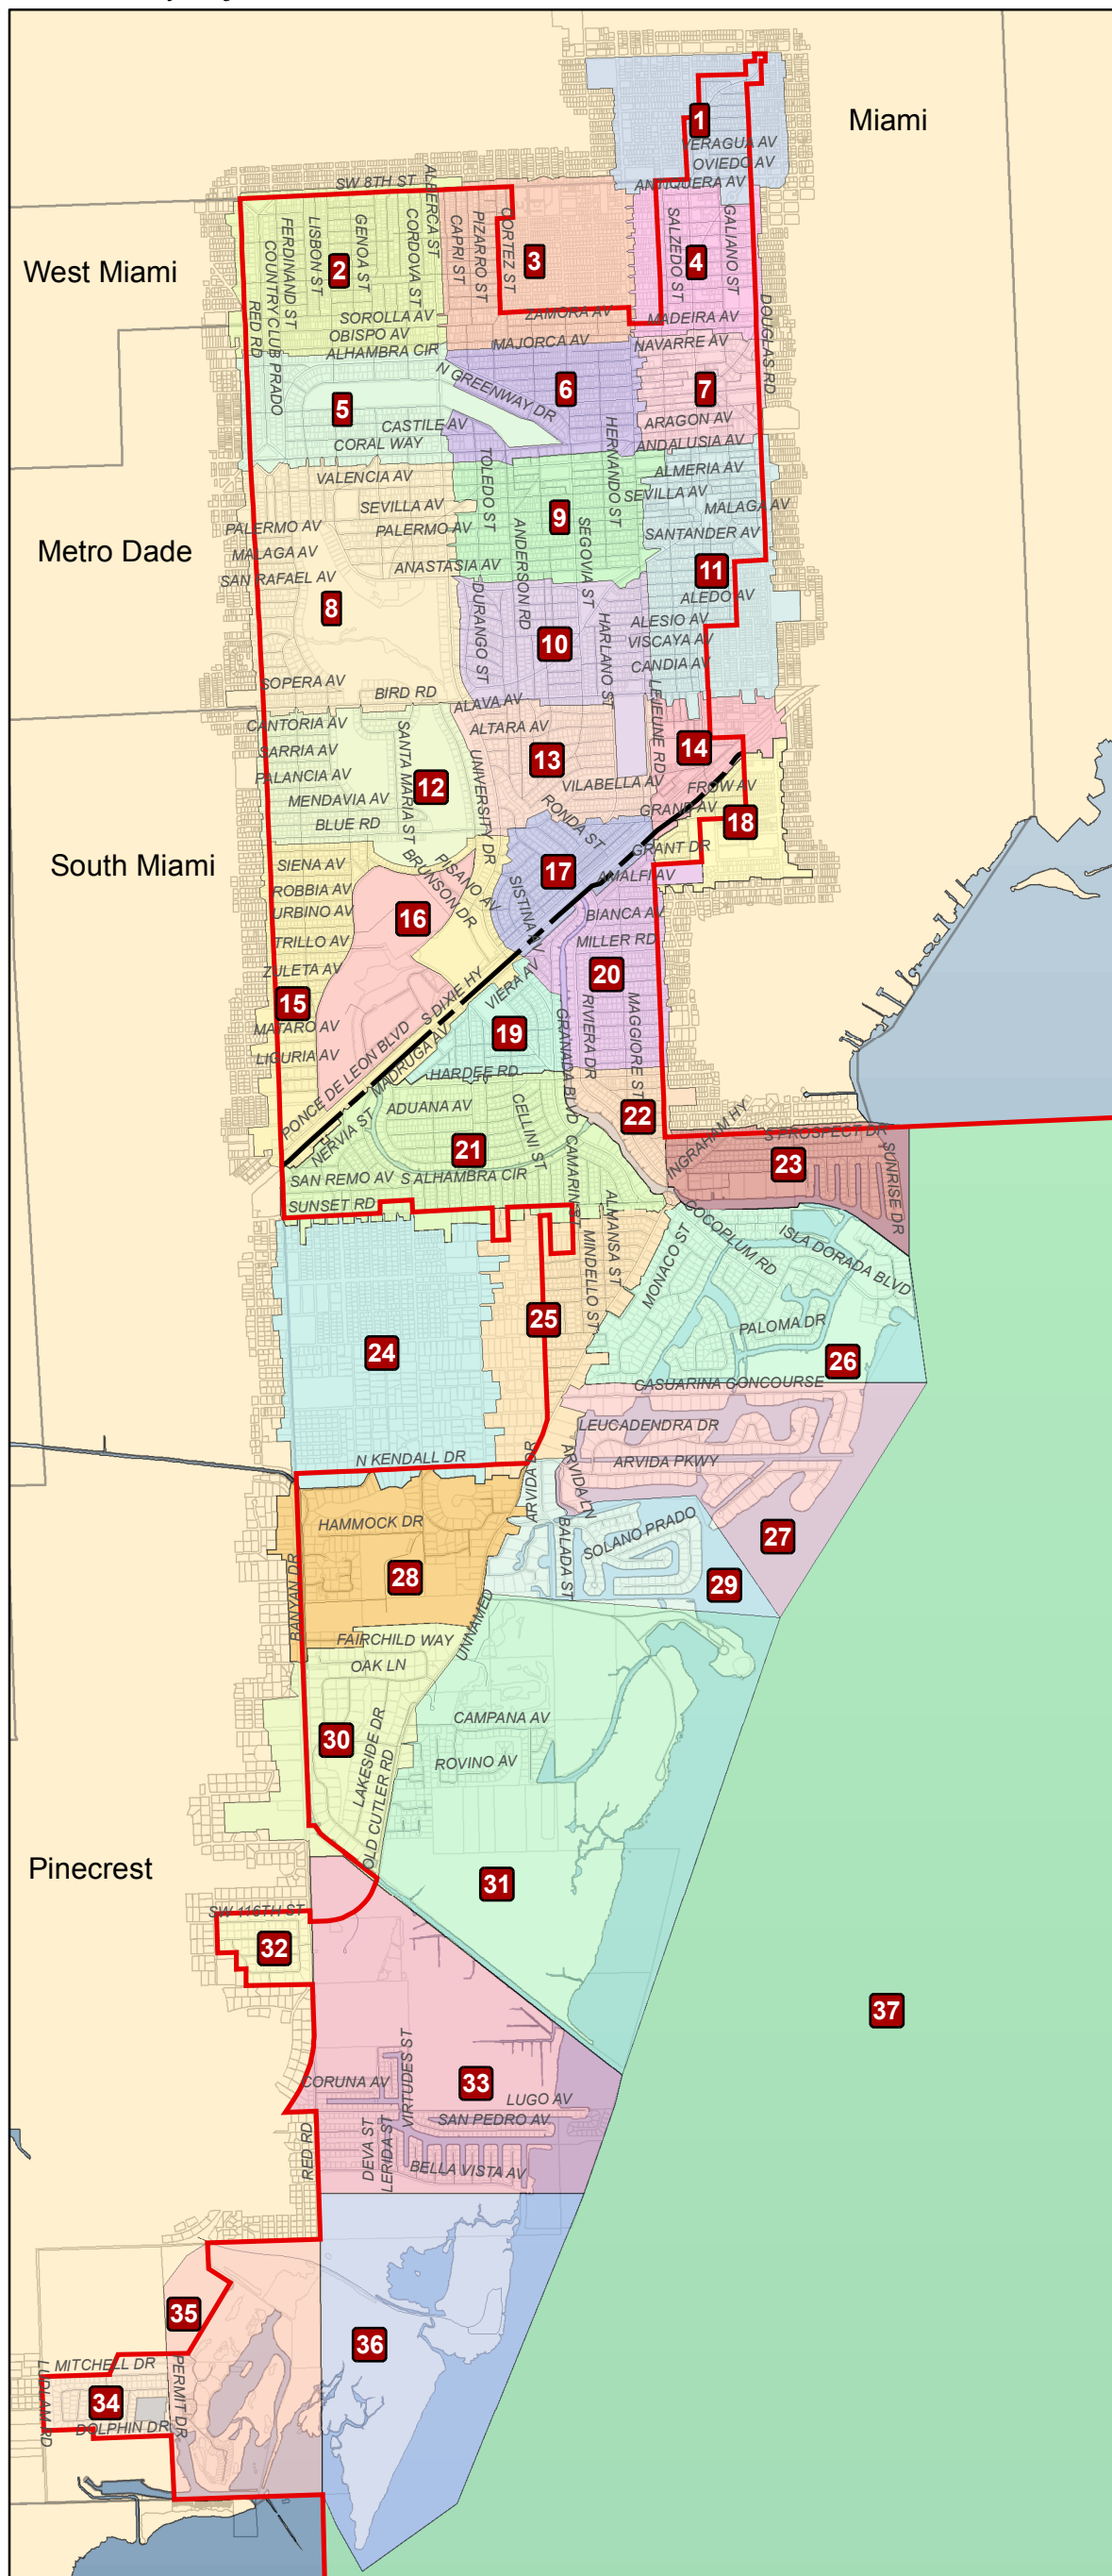

# City of Coral Gables: Police Districts & Areas

### Legend

- City Boundary
- Agency
- Districts Division
- Streets
- Property
- Coast Line
- Water
- Land

	Design AC	Drawn AC	Check MAH	App'd MAH
	Req'd by Police	Date 06/17/08	Scale As shown	
	Job No. 07-58	File No.		
	Sheet No.	GIS: File No. Police_Areas11st7		
	Sheet No. 1 of 1	ABCOLORS.mxd		