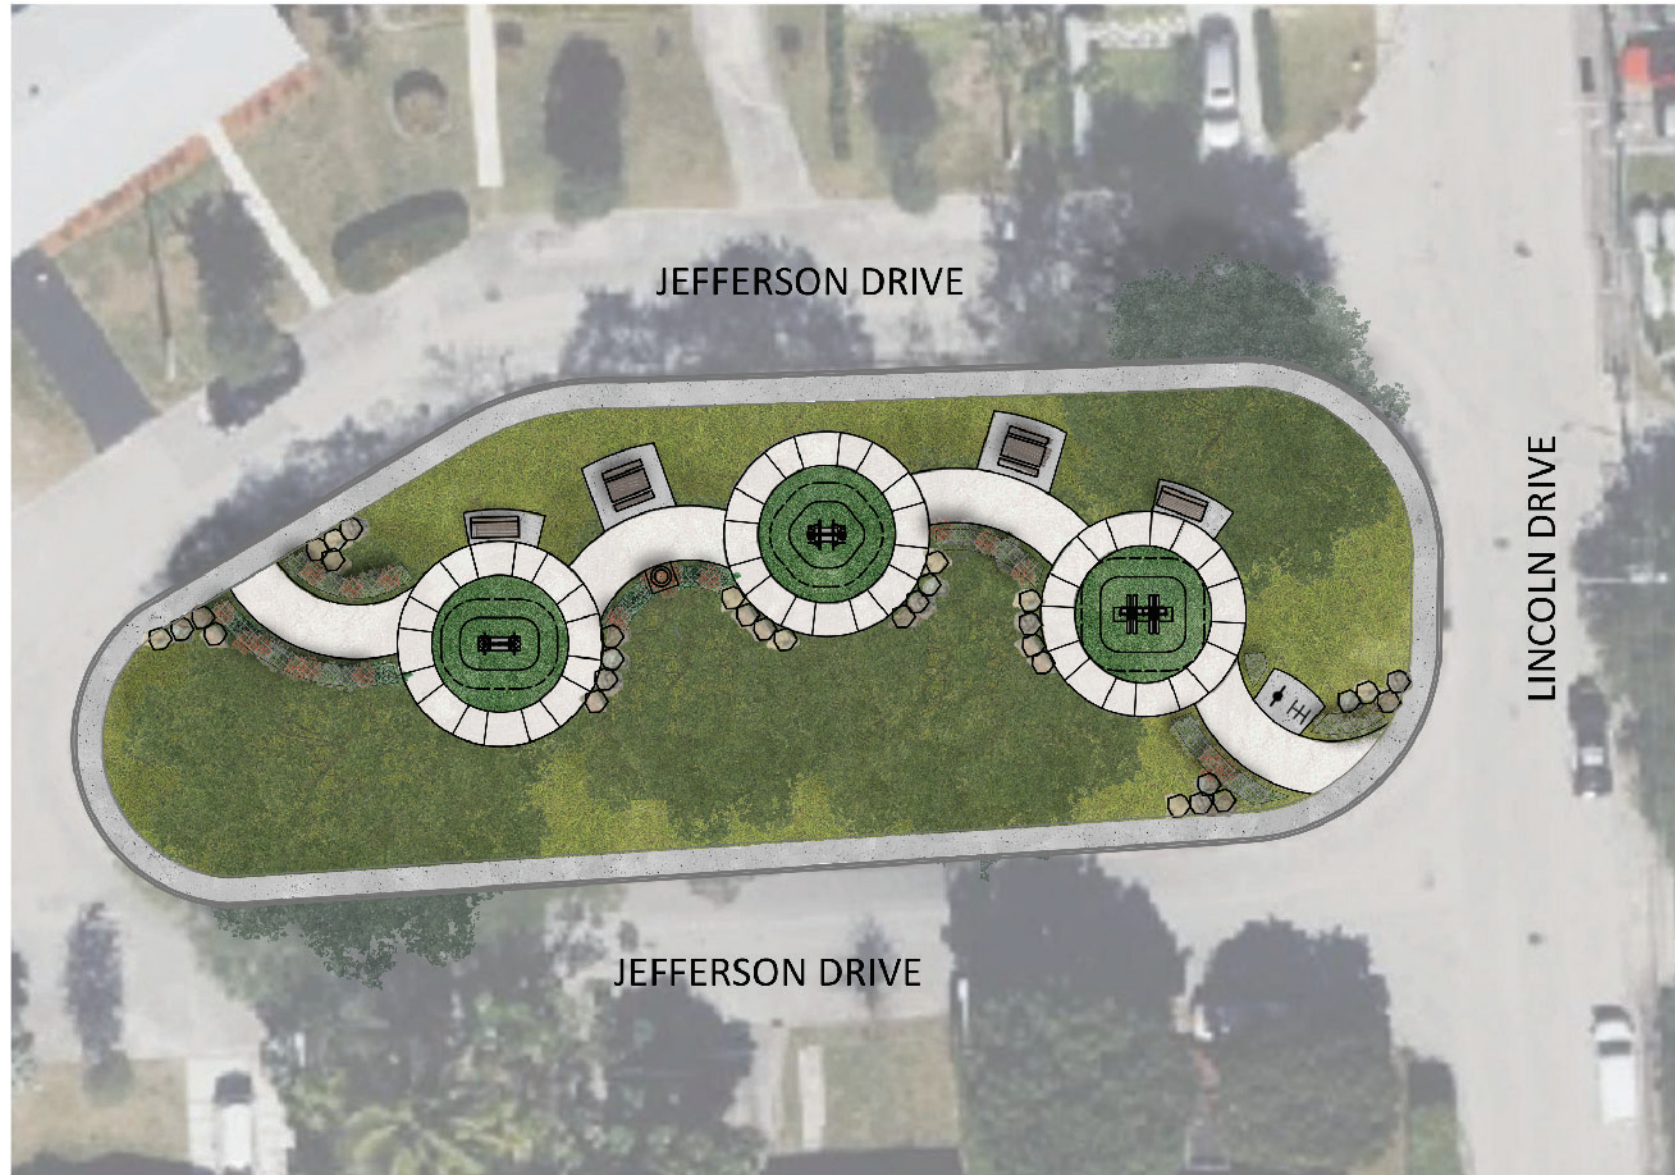

## LEGEND:

- 1) FLEXIPAVE WALKWAY
- 2) BENCHES
- 3) SHRUB/GROUNDCOVER
- 4) EXISTING TREE
- 5) PICNIC TABLE
- 6) FLEXISAFE PAD
- 7) GREENFIELD TWO-PERSON AIR-WALKER
- 8) GREENFIELD TWO-PERSON CHEST-PRESS
- 9) GREENFIELD FOUR-PERSON PENDULUM, ABS, & DIP STATION
- 10) SITTING BOULDERS
- 11) BIKE RACK AND BIKE FIXING STATION
- 12) TRASH RECEPTACLE

# Moore Park

Jefferson Drive & Lincoln Drive, Coral Gables, FL

2) Dumor Bench

7) Picnic Table

11) Bike Rack and Bike Fixing Station

12) Trash Receptacle

Site Plan & Fitness Trail Amenities

# Moore Park

Jefferson Drive & Lincoln Drive, Coral Gables, FL

6) Flexisafe Pad

1) Flexipave Walkway

7) 2-Person Air Walker Station (Green Field)

8) 2-Person Chest Press (Green Field)

9) 4-Person Pendulum Abs & Dip Station (Green Field)