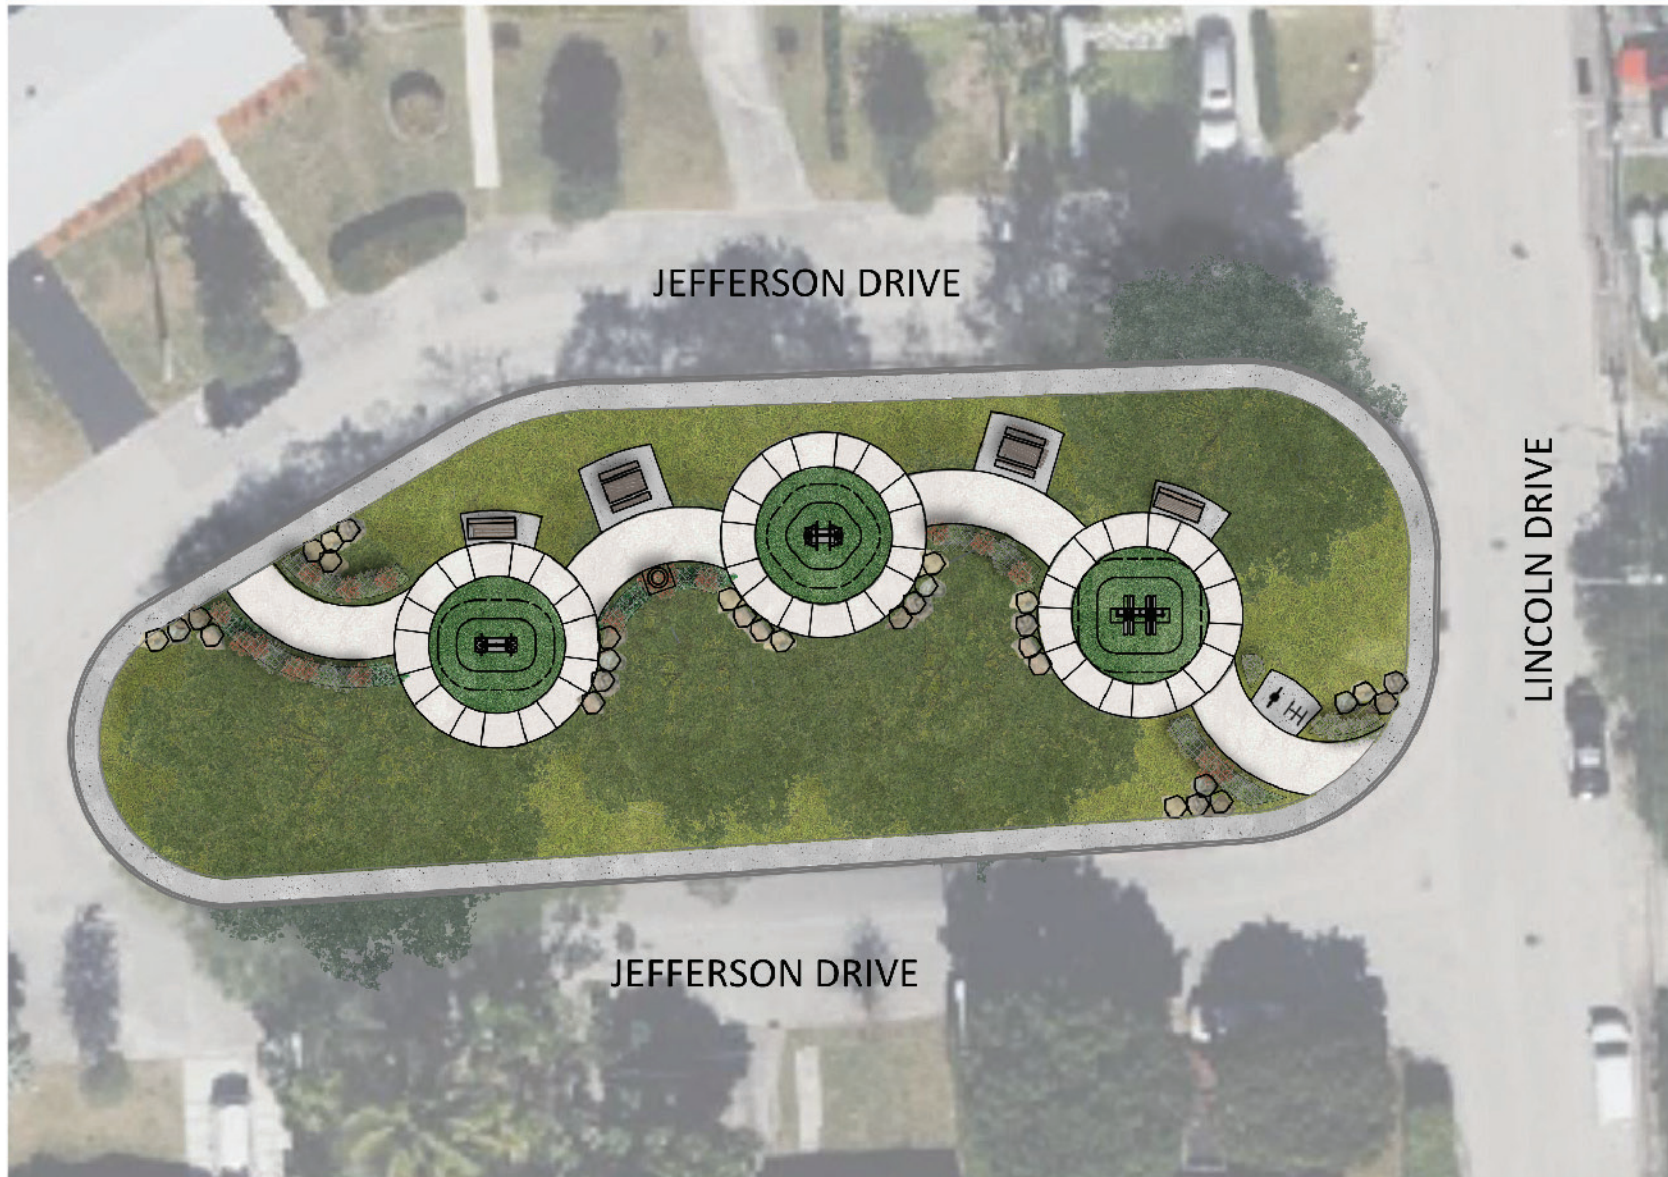

## LEGEND:

- 1) FLEXIPAVE WALKWAY
- 2) BENCHES
- 3) SHRUB/GROUNDCOVER
- 4) EXISTING TREE
- 5) PICNIC TABLE
- 6) FLEXISAFE PAD
- 7) GREENFIELD TWO-PERSON AIR-WALKER
- 8) GREENFIELD TWO-PERSON CHEST-PRESS
- 9) GREENFIELD FOUR-PERSON PENDULUM, ABS, & DIP STATION
- 10) SITTING BOULDERS
- 11) BIKE RACK AND BIKE FIXING STATION
- 12) TRASH RECEPTACLE

# Moore Park

Jefferson Drive & Lincoln Drive, Coral Gables, FL

2) Dumor Bench

7) Picnic Table

11) Bike Rack and Bike Fixing Station

12) Trash Receptacle

Site Plan & Fitness Trail Amenities

# Moore Park

Jefferson Drive & Lincoln Drive, Coral Gables, FL

6) Flexisafe Pad

1) Flexipave Walkway

7) 2-Person Air Walker Station (Green Field)

8) 2-Person Chest Press (Green Field)

9) 4-Person Pendulum Abs & Dip Station (Green Field)